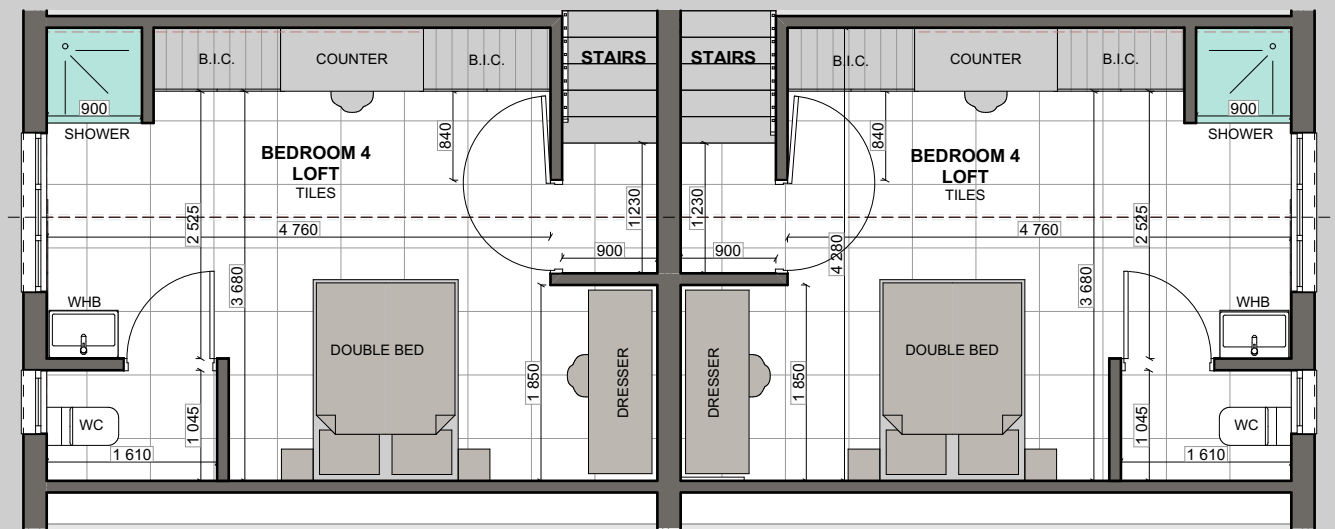

FIRST FLOOR STORE ROOM BELOW STAIRS

FIRST FLOOR STORE ROOM BELOW STAIRS

FIRST FLOOR

FIRST FLOOR AREA:	
FIRST FLOOR	
BRAAI:	0,43 m ²
FF UNIT:	85,25 m ²
LOFT:	26,24 m ²
OPEN PATIO:	11,36 m ²
STORE ROOM:	2,35 m ²
TOTAL:	125,63 m²

ADDITIONAL AREA	
FIRST FLOOR	
DOUBLE CARPORT:	25,00 m ²
TOTAL:	25,00 m²

LOFT

SSI
Group

Waterfall Manor