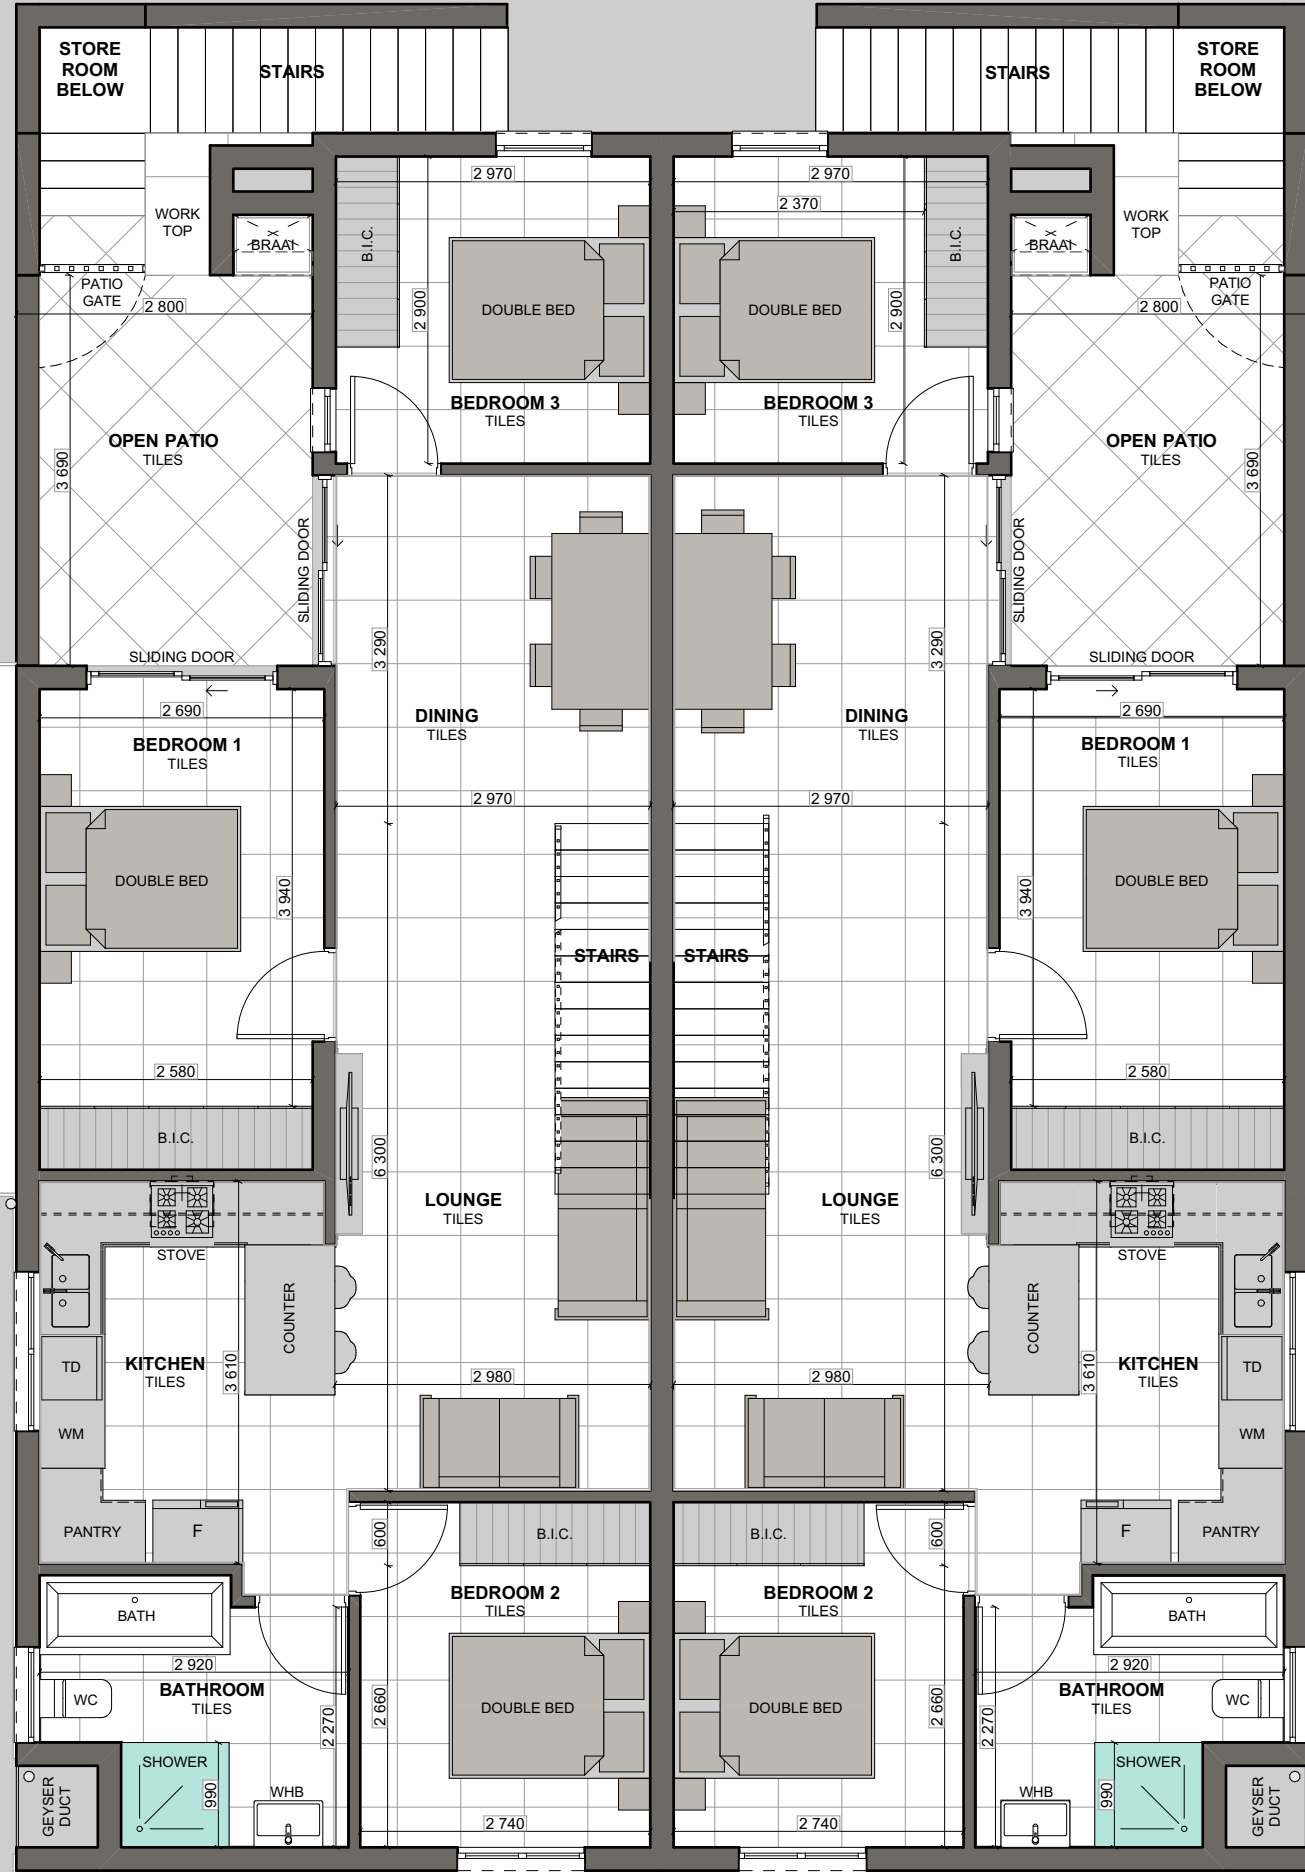

FIRST FLOOR STORE ROOM BELOW STAIRS

FIRST FLOOR STORE ROOM BELOW STAIRS

FIRST FLOOR

FIRST FLOOR AREA:	
FIRST FLOOR	
BRAAI:	0,43 m ²
FF UNIT:	85,25 m ²
LOFT:	26,24 m ²
OPEN PATIO:	11,36 m ²
STORE ROOM:	2,35 m ²
TOTAL:	125,63 m²

ADDITIONAL AREA	
FIRST FLOOR	
DOUBLE CARPORT:	25,00 m ²
TOTAL:	25,00 m²

LOFT

SSI
Group

Waterfall Manor